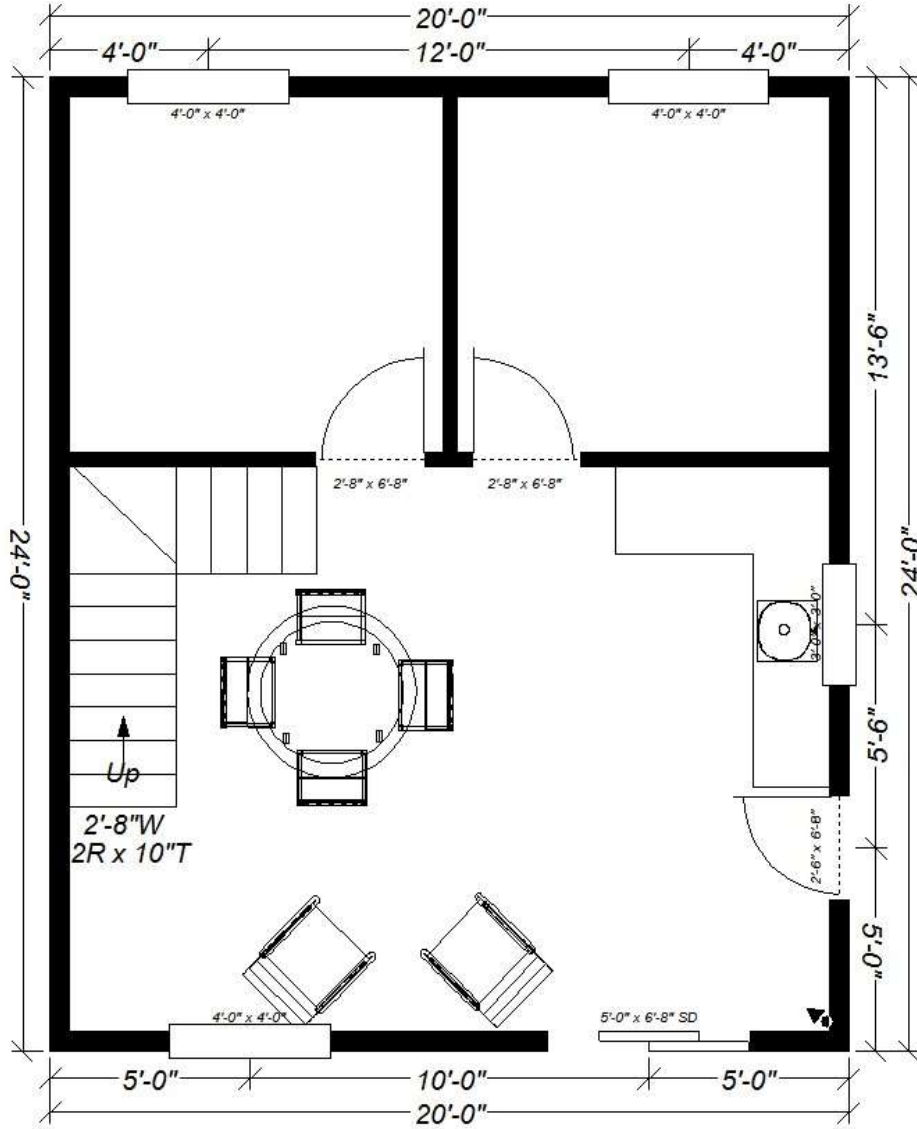

20' x 20' – 2 Bedroom Cabin w/ Loft

Right Elevation

Front Elevation